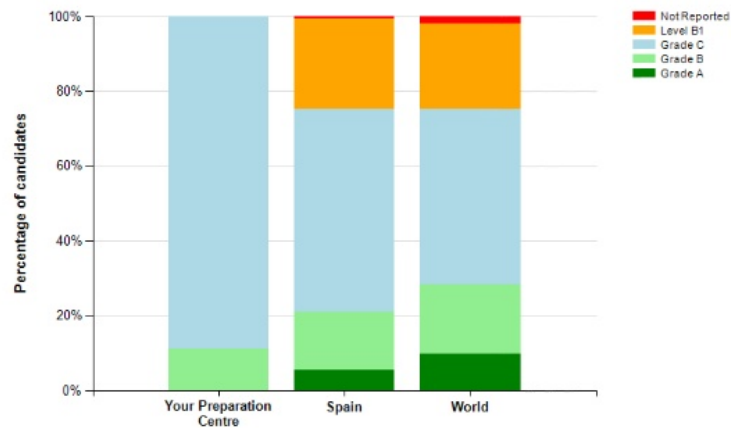

Performance Reports

click [here](#) to download your preparation centre's performance reports.

Exam: First for Schools Year: 2015, 2016, 2017, 2018

Chart Type: Stacked Bar View Report

1 of 1 Select a format Export

- Report Navigation
- FAQs
- Year on Year Grade Distributions
- Group Grade Distributions by Period
- Overall Cambridge English Scale Scores
- Year on Year Cambridge English Scale Score Comparisons
- Group Skills Comparisons

Group Grade Distribution Comparisons for First for Schools (2015, 2016, 2017, 2018)