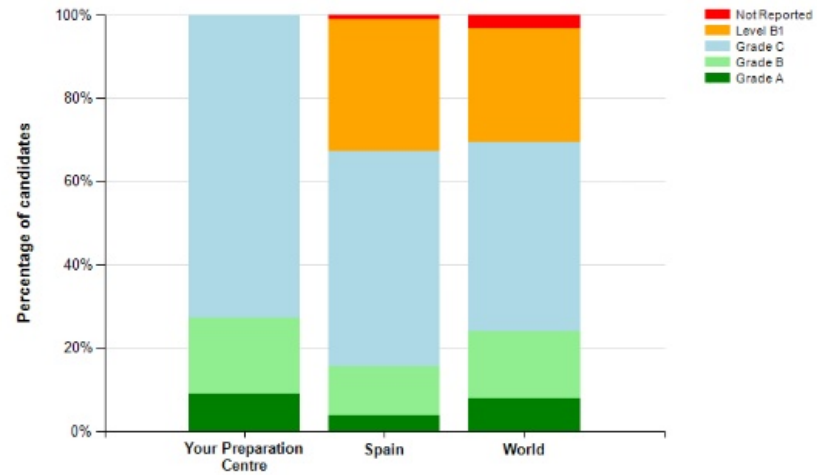

Performance Reports

click [here](#) to download your preparation centre's performance reports.

Exam: First Year: 2015, 2016, 2017, 2018

View Report

Chart Type: Stacked Bar

1 of 1 Select a format Export

Report Navigation
FAQs
Year on Year Grade Distributions
Group Grade Distributions by Period
Overall Cambridge English Scale Scores
Year on Year Cambridge English Scale Score Comparisons
Group Skills Comparisons

Group Grade Distribution Comparisons for First (2015, 2016, 2017, 2018)